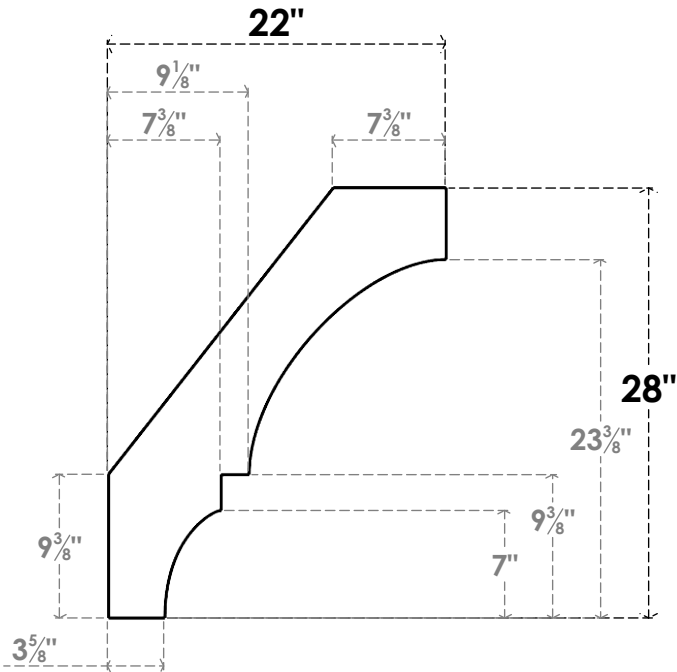

ITEM NUMBER: BRCPC060X22000X28000BOA

6"W X 22"D X 28"H BALBOA ARCHITECTURAL GRADE PVC CLOSED KNEE BRACE

SIDE PROFILE

FRONT PROFILE

ISOMETRIC

EKENA MILLWORK
2300 WEST MAIN ST.
CLARKSVILLE, TX 75426
TOLL FREE: 866-607-0453
WWW.EKENAMILLWORK.COM