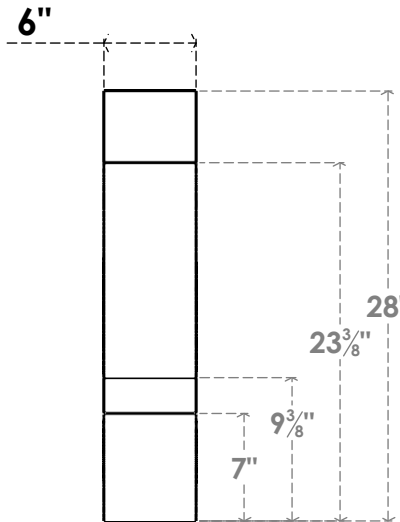

ITEM NUMBER: BRCPC060X22000X28000BOA

6"W X 22"D X 28"H BALBOA ARCHITECTURAL GRADE PVC CLOSED KNEE BRACE

SIDE PROFILE

FRONT PROFILE

ISOMETRIC

EKENA MILLWORK
2300 WEST MAIN ST.
CLARKSVILLE, TX 75426
TOLL FREE: 866-607-0453
WWW.EKENAMILLWORK.COM